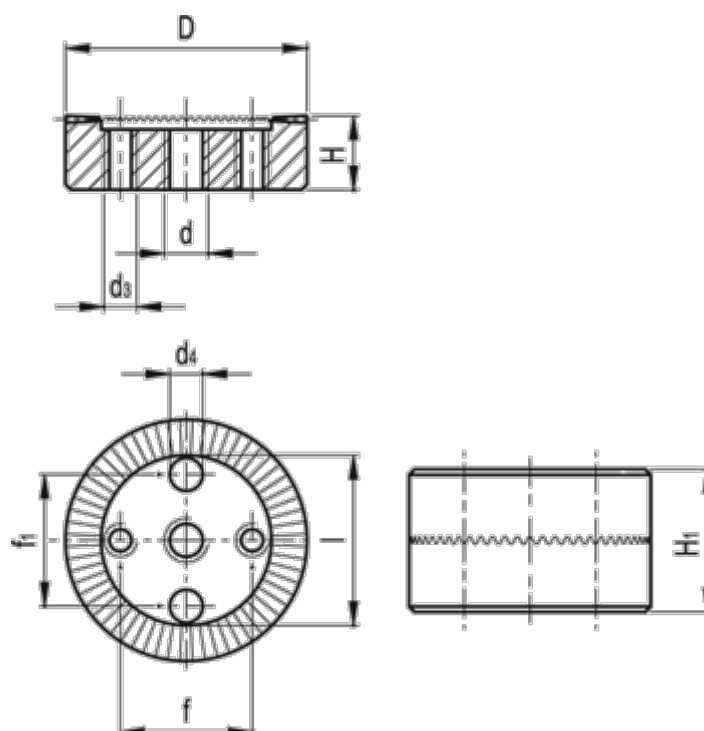

# Data Sheet

Article number: 20656537

Description: E+G Serrated locking plate  
GN 187.4-40-48-C-ST

## Measures

D	= 40	l	= 30.0
d	= M8	Number of teeth	= 48
d1	= 6.3	Weight (g)	= 84
d4 H11	= 6		
f	= 23		
f1	= 23		
H +/-0.9	= 11.5		
H1	= 23		